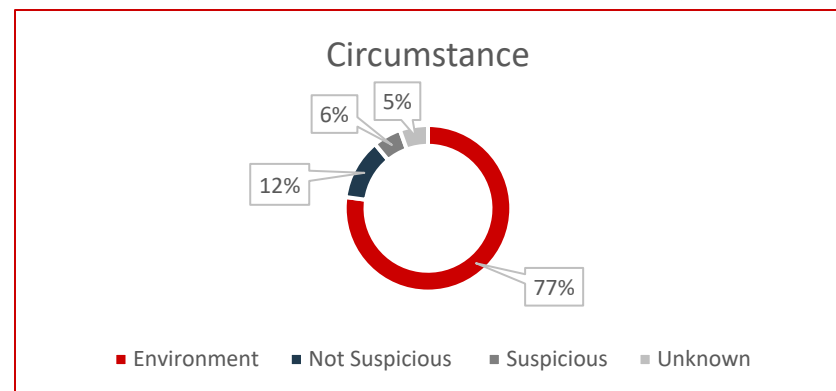

¹ Number of missing or located persons **reported** during Quarter 4. For example, a person may have gone missing in Quarter 3 but was located in Quarter 4.