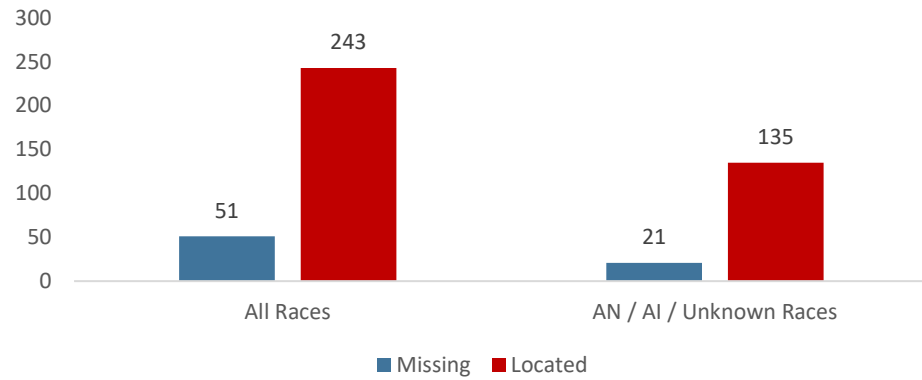

Q2 2024: Total Number of Missing and Located Persons by Race Reported to DPS' Missing Persons Clearinghouse