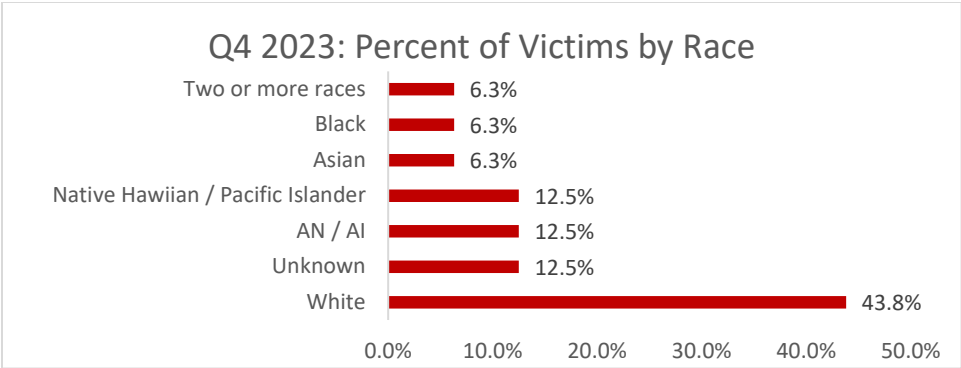

Q1 2024: Total Number of Missing and Located Persons by Race

Q1 2024: Circumstance

Circumstances for names provided in this report

Alaska Department of Health

Alaska Department of Health

Missing Alaska Natives / American Indians (AN/AI) and Unknown Races