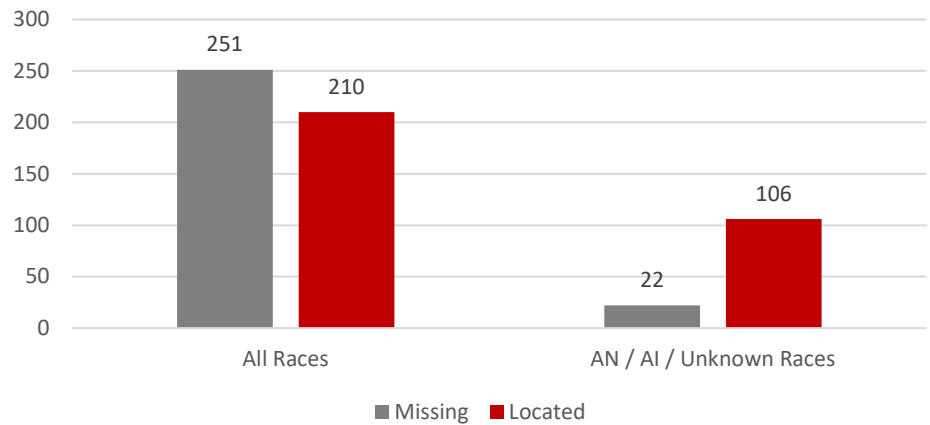

Q1 2024: Total Number of Missing and Located Persons by Race

Q1 2024: Circumstance