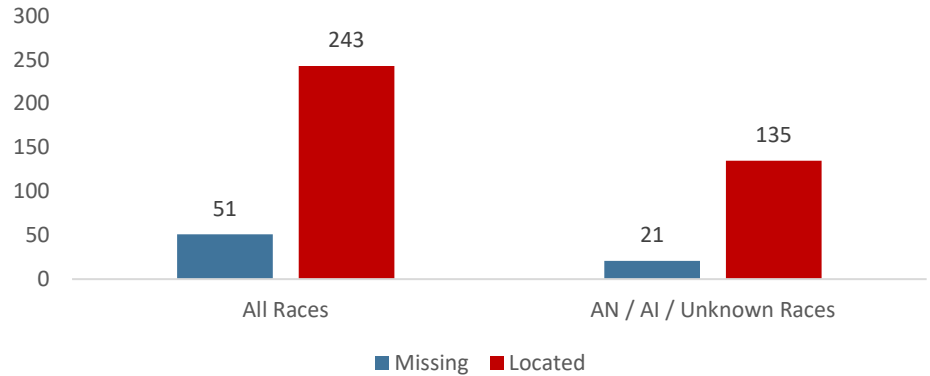

Q2 2024: Total Number of Missing and Located Persons by Race Reported to DPS' Missing Persons Clearinghouse