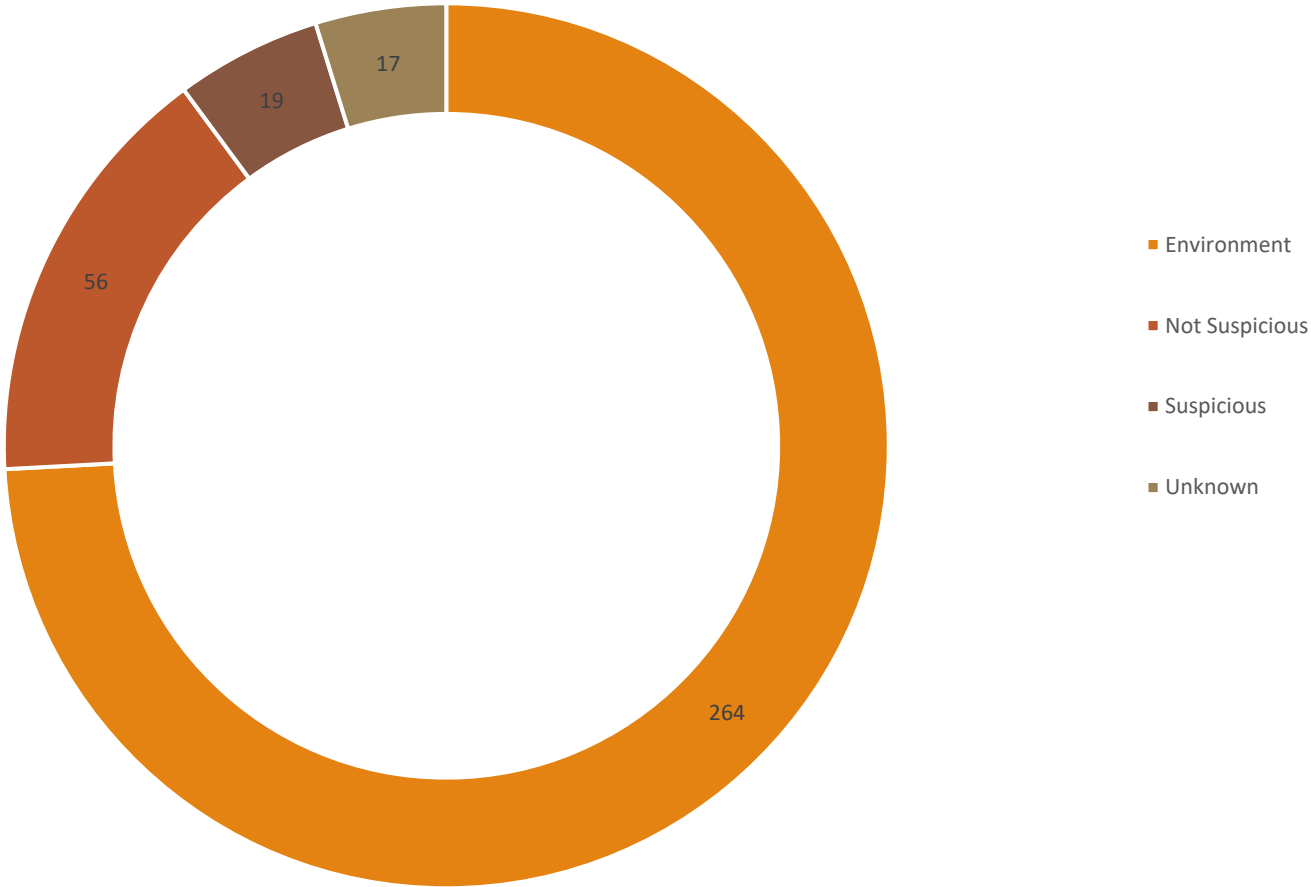

Q3 2024: Total Number of Missing and Located Persons by Race Reported to
DPS' Missing Persons Clearinghouse

Q3 2024: Missing Circumstances for AN/AI and Unknown Races

Circumstances provided in this report