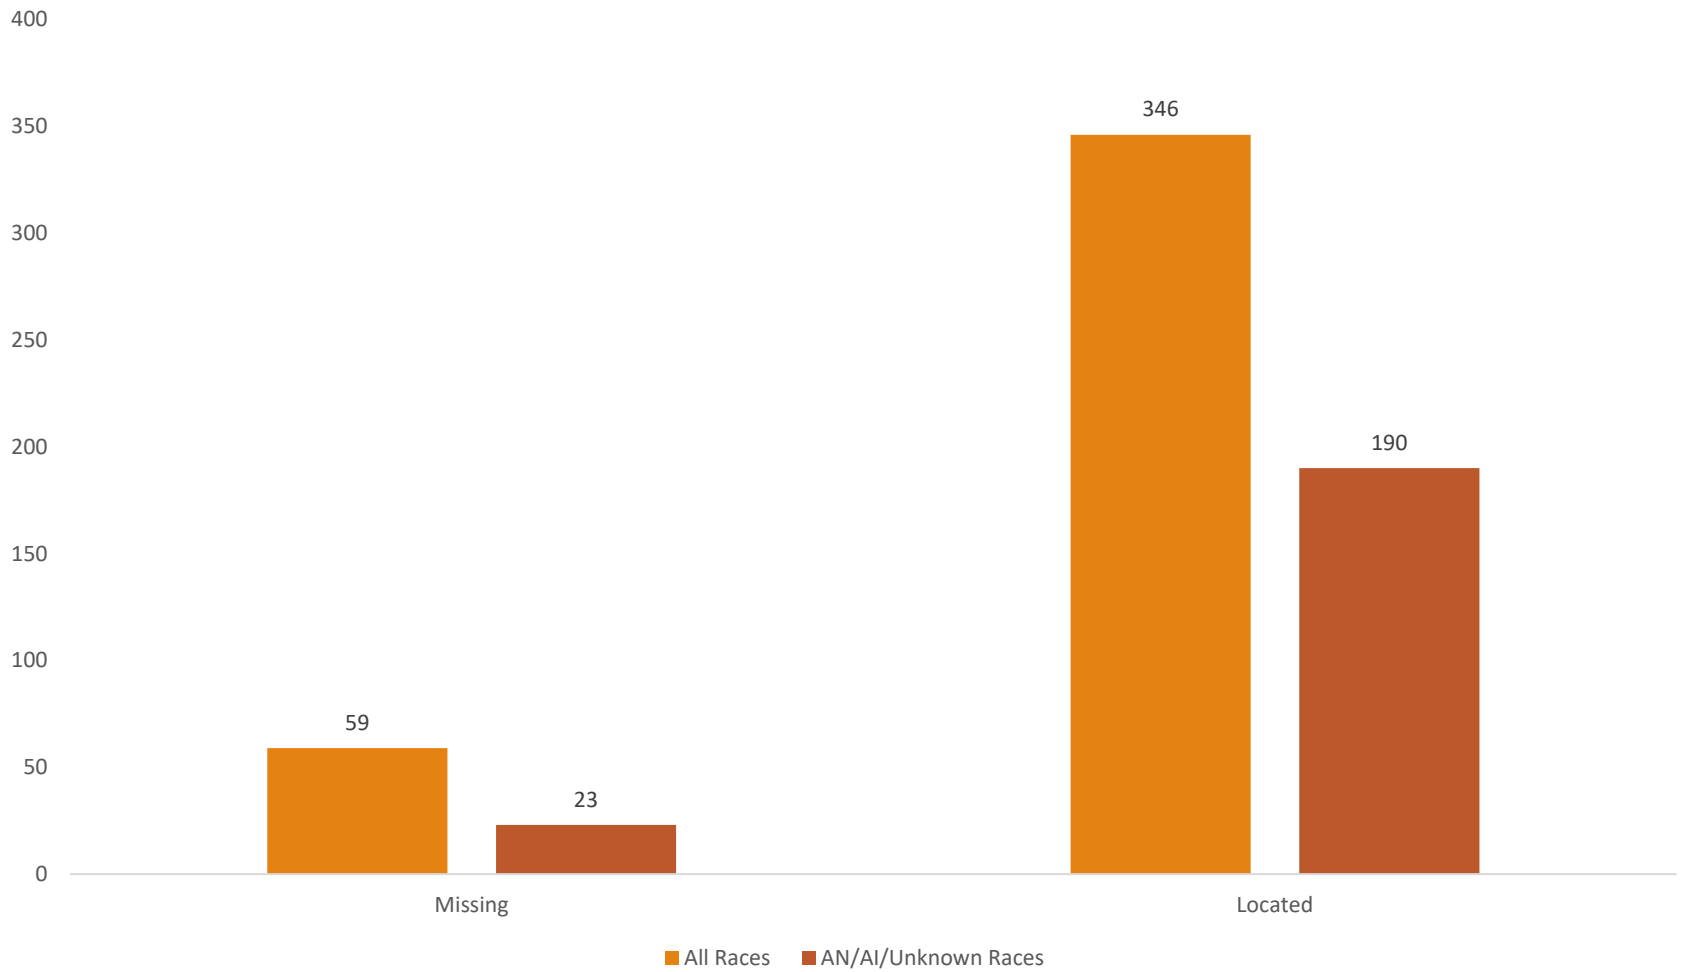

Q3 2024: Total Number of Missing and Located Persons by Race Reported to
DPS' Missing Persons Clearinghouse