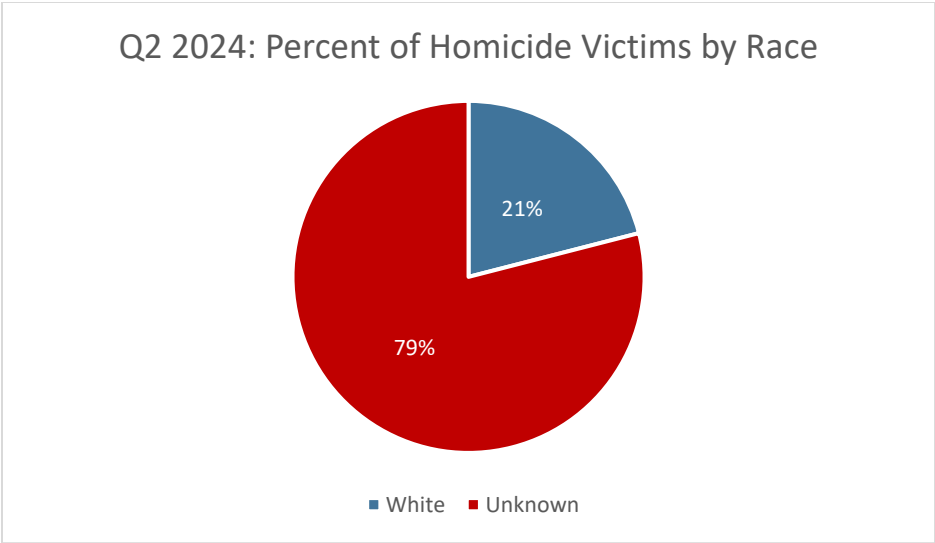

Circumstances provided in this report

Alaska Department of Health: preliminary data. Official death certificates provide race and ethnicity data.