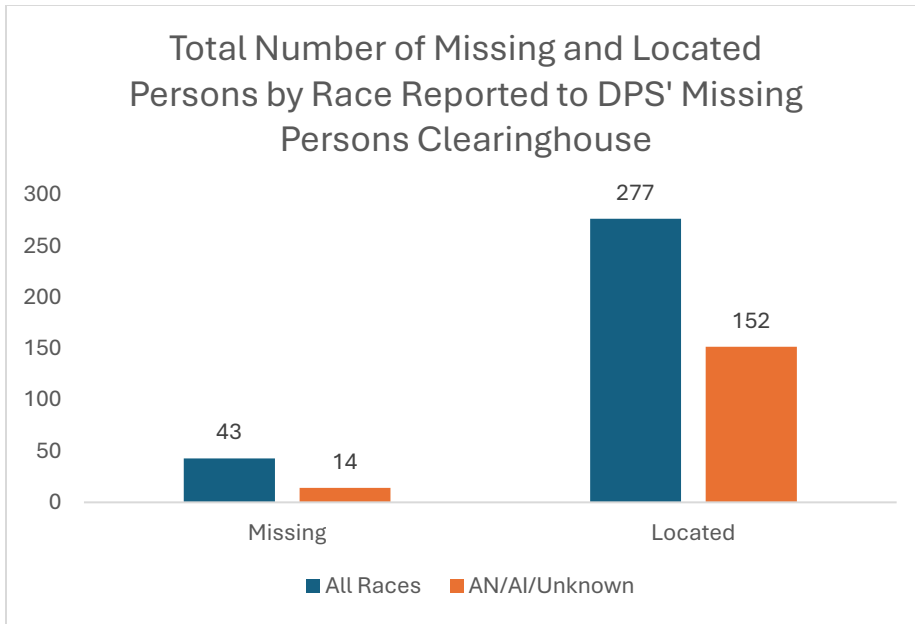

We are all committed to doing our part to quickly respond to and thoroughly investigate missing person cases that occur in our areas of responsibility.

Figure 1 represents the number of persons reported missing and located during Quarter 1 of 2025

Figure 2 represents the number of missing persons by circumstances and race provided in the table of this report

*Figure 3 represents the number of missing persons by circumstances and gender provided in the table of this report*

*Figure 4 represents the number of missing persons by dates of last contact and circumstances provided in the table of this report*

Figure 5 represents the age of missing persons at the date of last contact by circumstances provided in the table of missing persons in this report

Figure 6 represents the total number of homicide victims by gender during Quarter 1 of 2025. This is preliminary data from the Alaska Department of Health