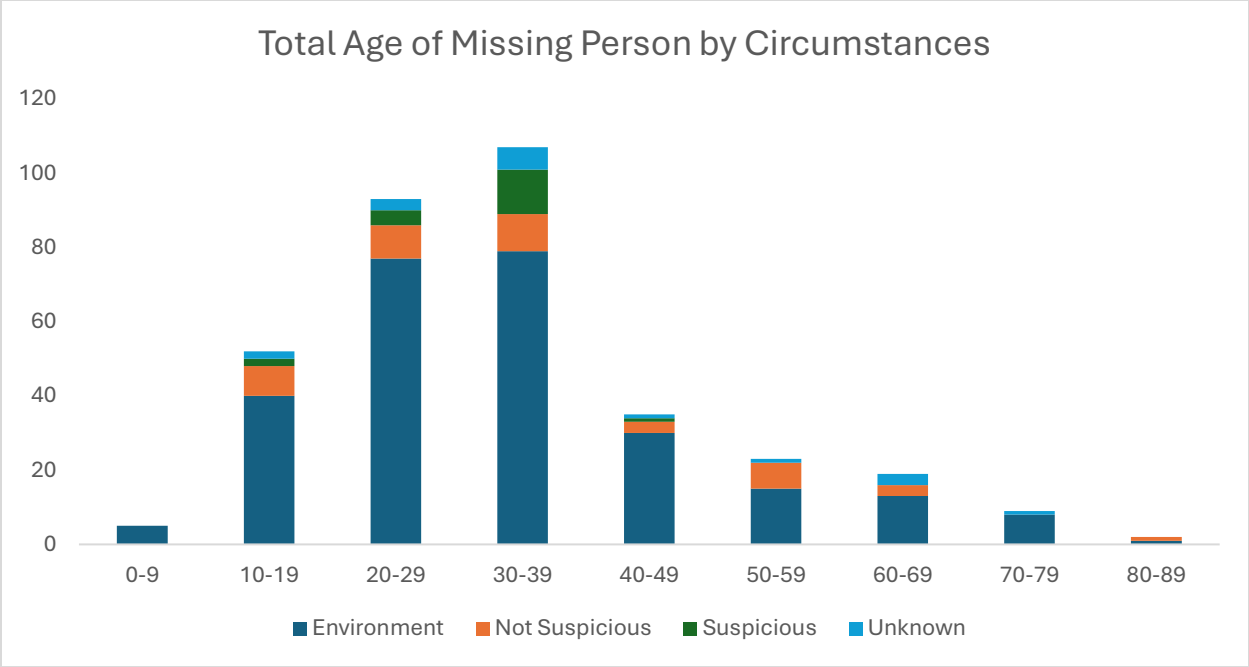

Figure 2 represents the number of missing persons by circumstances and race provided in the table of this report

*Figure 3 represents the number of missing persons by circumstances and gender provided in the table of this report*

*Figure 4 represents the number of missing persons by dates of last contact and circumstances provided in the table of this report*

Figure 5 represents the age of missing persons at the date of last contact by circumstances provided in the table of missing persons in this report

Figure 6 represents the total number of homicide victims by gender during Quarter 1 of 2025. This is preliminary data from the Alaska Department of Health