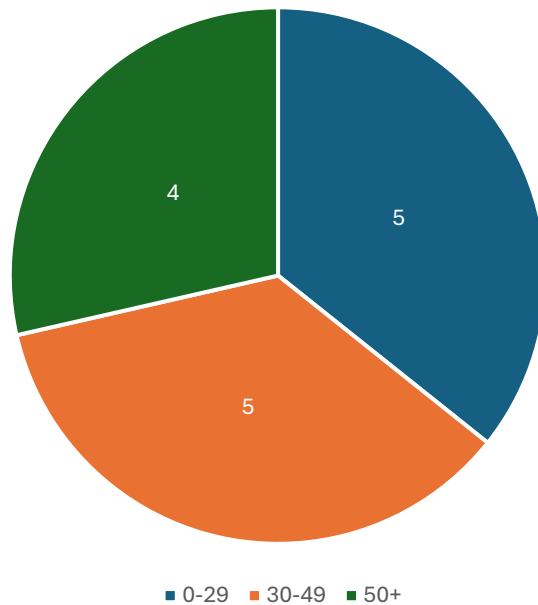

Figure 2 represents the number of missing people by circumstances and race provided in the table of this report

Figure 3 represents the number of missing people by circumstances and gender provided in the table of this report

Figure 4 represents the number of missing people by dates of last contact and circumstances provided in the table of this report

Figure 5 represents the age of missing people at the date of last contact by circumstances provided in the table of missing people in this report

Total Number of Homicide Victims by Gender

Figure 6 represents the total number of homicide victims by gender during Quarter 2 of 2025. This is preliminary data from the Alaska Department of Health

Total Number of Homicide Victims by Age

Figure 7 represents the total number of homicide victims by age during Quarter 2 of 2025. This is preliminary data from the Alaska Department of Health

Missing Alaska Natives (AN) / American Indians (AI) and Unknown Races