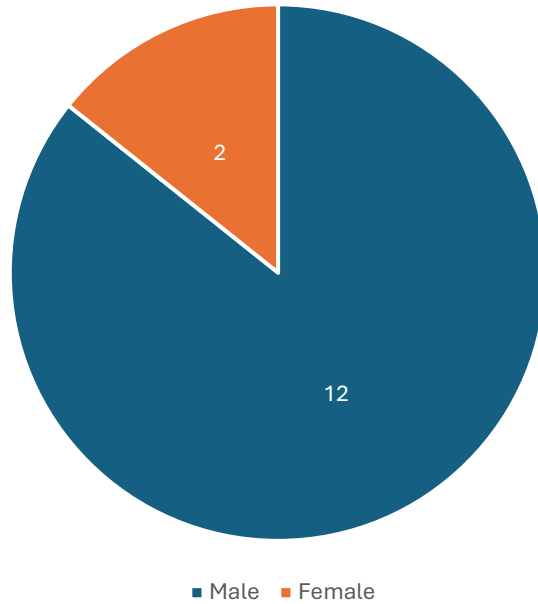

Figure 2 represents the number of missing people by circumstances and race provided in the table of this report

Figure 3 represents the number of missing people by circumstances and gender provided in the table of this report

Figure 4 represents the number of missing people by dates of last contact and circumstances provided in the table of this report

Figure 5 represents the age of missing people at the date of last contact by circumstances provided in the table of missing people in this report

Total Number of Homicide Victims by Gender

Figure 6 represents the total number of homicide victims by gender during Quarter 2 of 2025. This is preliminary data from the Alaska Department of Health

Total Number of Homicide Victims by Age

Figure 7 represents the total number of homicide victims by age during Quarter 2 of 2025. This is preliminary data from the Alaska Department of Health

Missing Alaska Natives (AN) / American Indians (AI) and Unknown Races