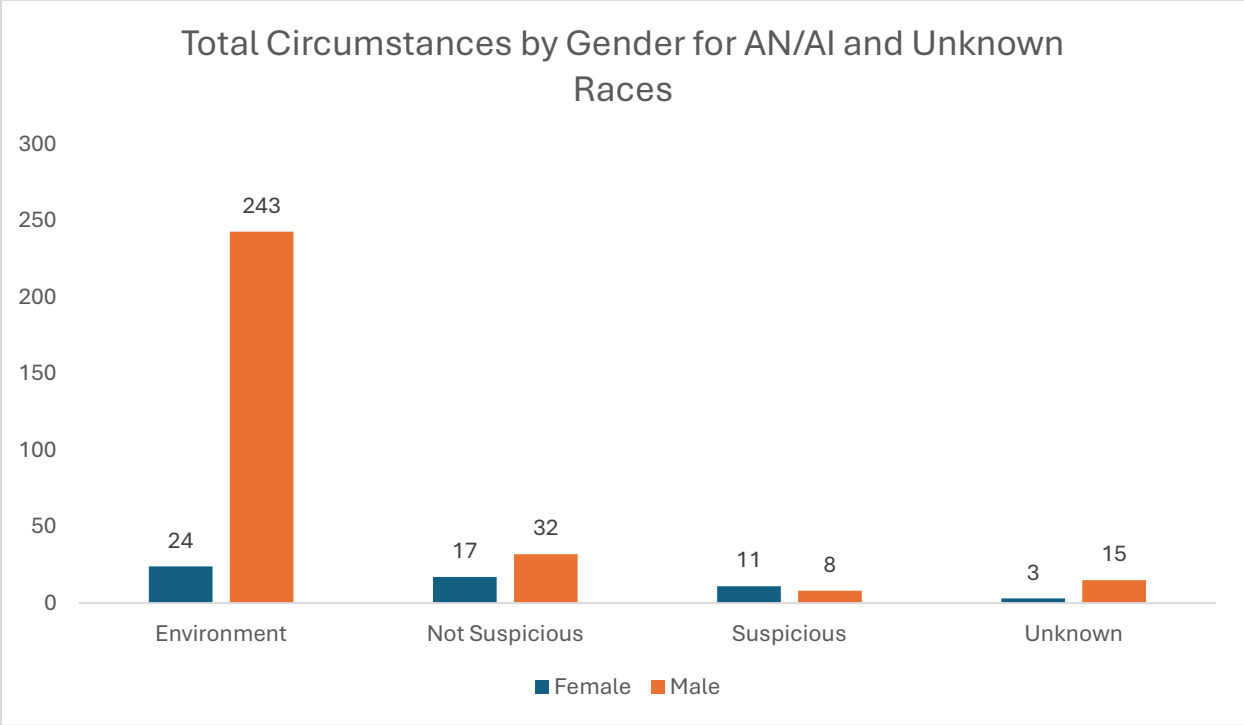

Figure 2 represents the number of missing people by circumstances and race provided in the table of this report

Figure 3 represents the number of missing people by circumstances and gender provided in the table of this report

Figure 4 represents the number of missing people by dates of last contact and circumstances provided in the table of this report

Figure 5 represents the age of missing people at the date of last contact by circumstances provided in the table of missing people in this report