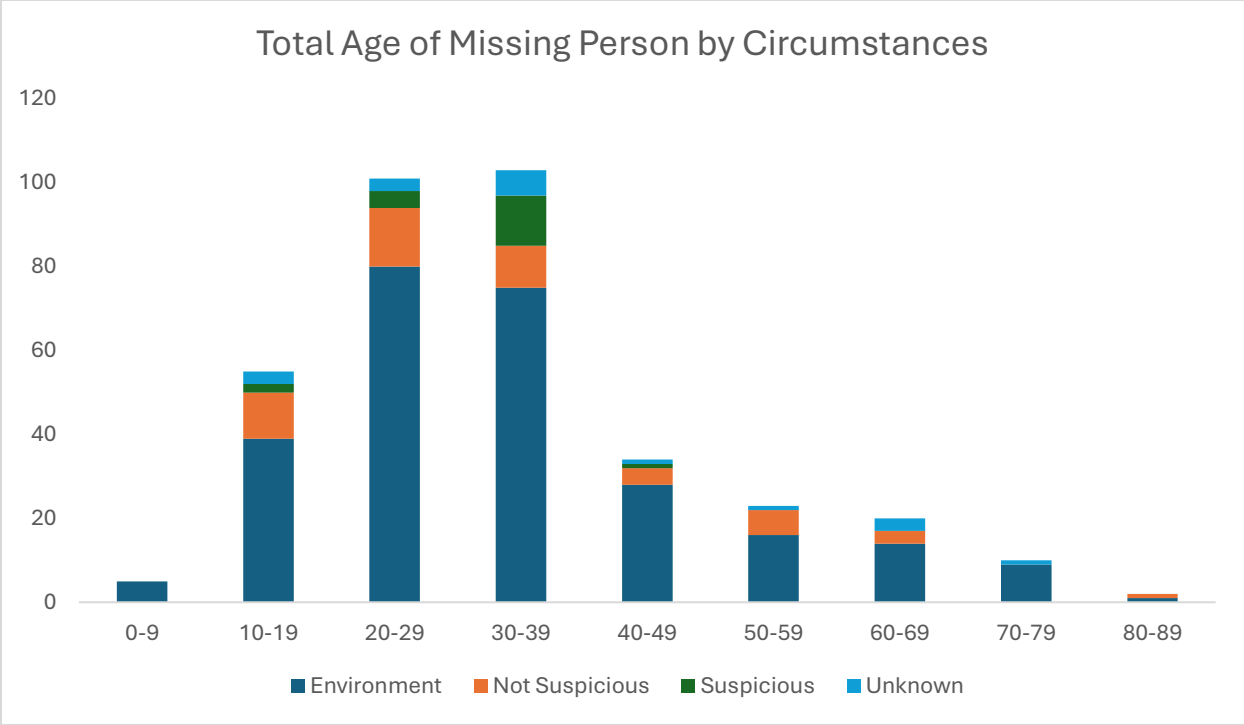

Figure 2 represents the number of missing people by circumstances and race provided in the table of this report

Figure 3 represents the number of missing people by circumstances and gender provided in the table of this report

Figure 4 represents the number of missing people by dates of last contact and circumstances provided in the table of this report

Figure 5 represents the age of missing people at the date of last contact by circumstances provided in the table of missing people in this report

Total Number of Homicide Victims by Gender

Figure 6 represents the total number of homicide victims by gender during Quarter 2 of 2025. This is preliminary data from the Alaska Department of Health

Total Number of Homicide Victims by Age