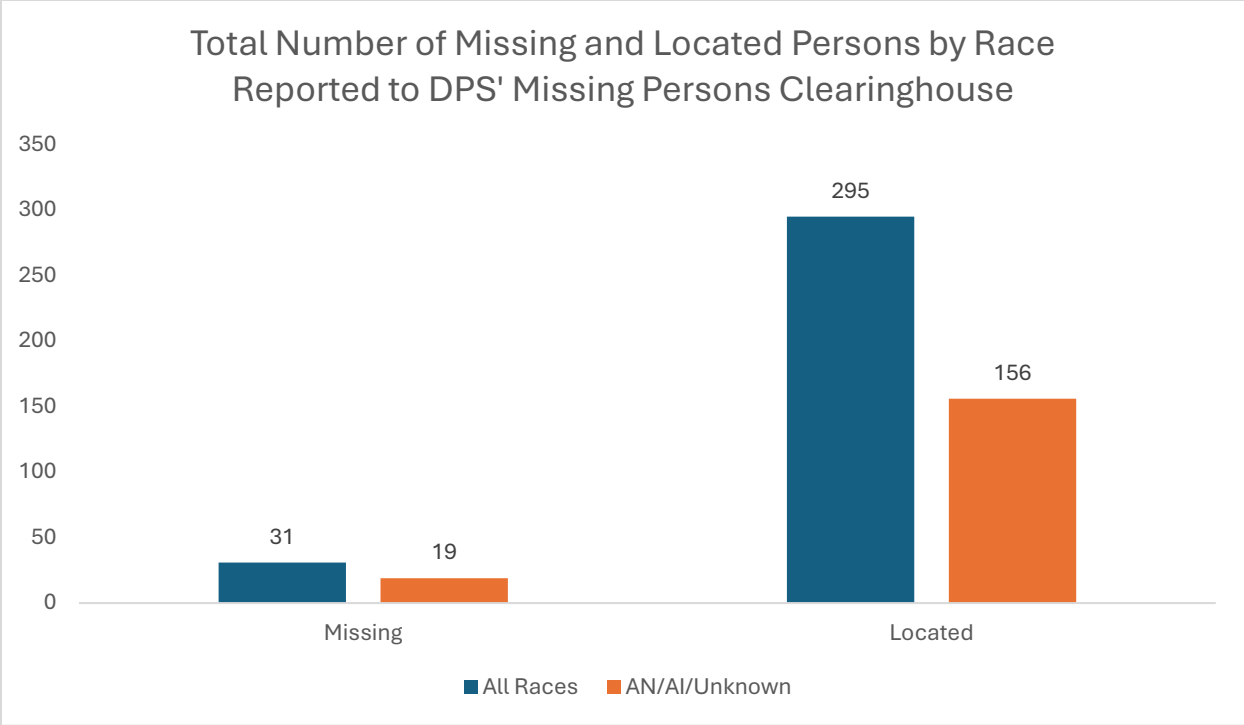

We are all committed to doing our part to quickly respond to and thoroughly investigate missing person cases that occur in our areas of responsibility.

Figure 1 represents the number of people reported missing and located during Quarter 2 of 2025

Figure 2 represents the number of missing people by circumstances and race provided in the table of this report

Figure 3 represents the number of missing people by circumstances and gender provided in the table of this report

Figure 4 represents the number of missing people by dates of last contact and circumstances provided in the table of this report

Figure 5 represents the age of missing people at the date of last contact by circumstances provided in the table of missing people in this report