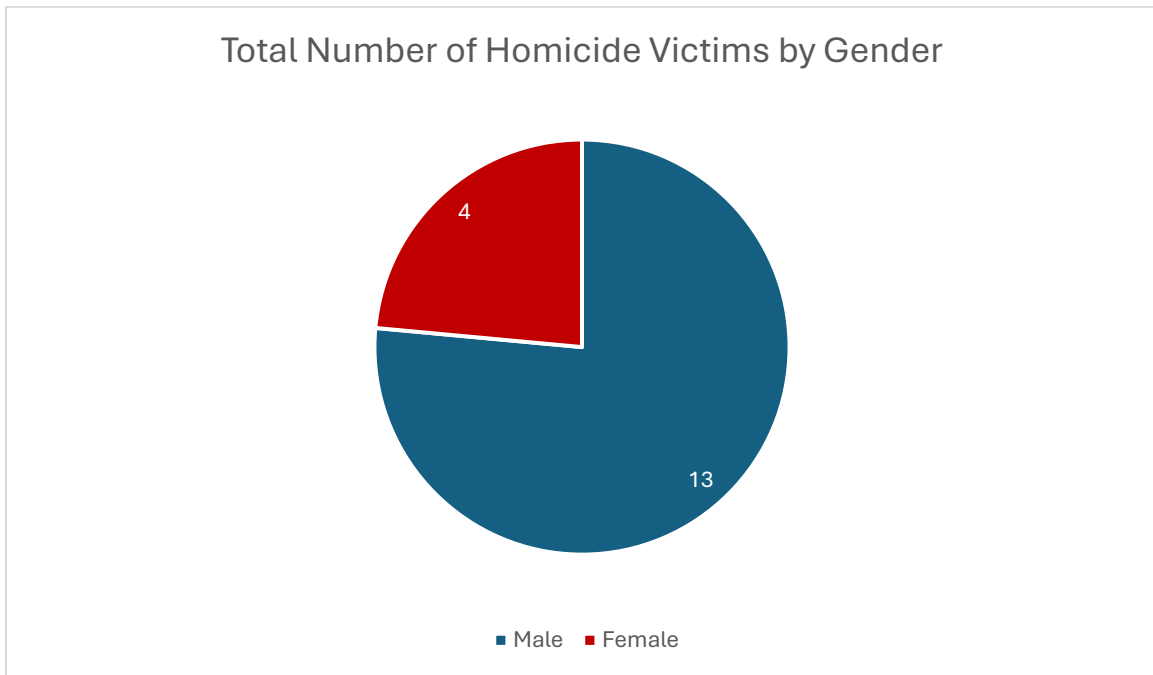

Figure 2 represents the number of missing people by circumstances and race provided in the table of this report

Figure 3 represents the number of missing people by circumstances and gender provided in the table of this report

Figure 4 represents the number of missing people by dates of last contact and circumstances provided in the table of this report

Figure 5 represents the age of missing people at the date of last contact by circumstances provided in the table of missing people in this report

Figure 6 represents the total number of homicide victims by gender during Quarter 4 of 2025. This is preliminary data from the Alaska Department of Health

Total Number of Homicide Victims by Age

Figure 7 represents the total number of homicide victims by age during Quarter 4 of 2025. This is preliminary data from the Alaska Department of Health