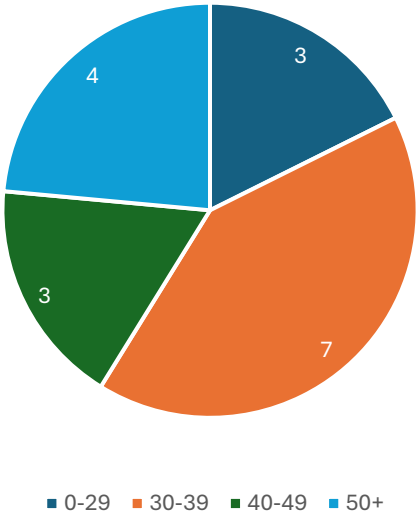

Figure 2 represents the number of missing people by circumstances and race provided in the table of this report

Figure 3 represents the number of missing people by circumstances and gender provided in the table of this report

Figure 4 represents the number of missing people by dates of last contact and circumstances provided in the table of this report

Figure 5 represents the age of missing people at the date of last contact by circumstances provided in the table of missing people in this report

Figure 6 represents the total number of homicide victims by gender during Quarter 4 of 2025. This is preliminary data from the Alaska Department of Health

Total Number of Homicide Victims by Age

Figure 7 represents the total number of homicide victims by age during Quarter 4 of 2025. This is preliminary data from the Alaska Department of Health