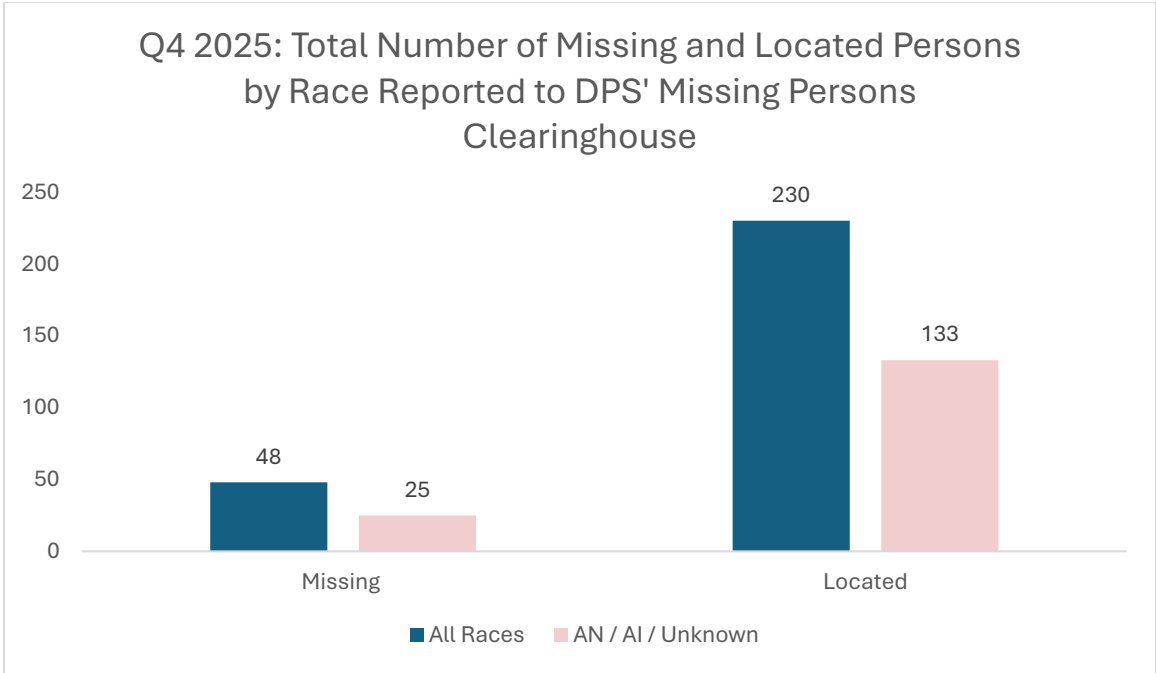

We are all committed to doing our part to quickly respond to and thoroughly investigate missing person cases that occur in our areas of responsibility.

Figure 1 represents the number of people reported missing and located during Quarter 4 of 2025

Figure 2 represents the number of missing people by circumstances and race provided in the table of this report

Figure 3 represents the number of missing people by circumstances and gender provided in the table of this report

Figure 4 represents the number of missing people by dates of last contact and circumstances provided in the table of this report

Figure 5 represents the age of missing people at the date of last contact by circumstances provided in the table of missing people in this report