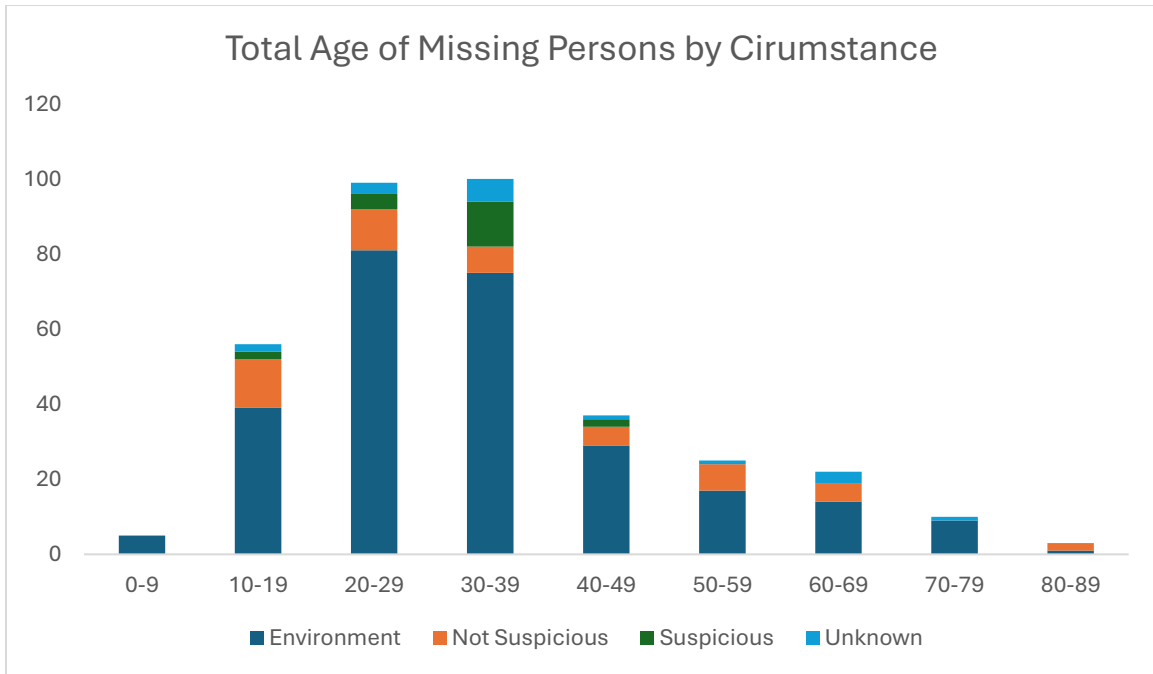

Figure 2 represents the number of missing people by circumstances and race provided in the table of this report

Figure 3 represents the number of missing people by circumstances and gender provided in the table of this report

Figure 4 represents the number of missing people by dates of last contact and circumstances provided in the table of this report

Figure 5 represents the age of missing people at the date of last contact by circumstances provided in the table of missing people in this report

Figure 6 represents the total number of homicide victims by gender during Quarter 4 of 2025. This is preliminary data from the Alaska Department of Health

Total Number of Homicide Victims by Age

Figure 7 represents the total number of homicide victims by age during Quarter 4 of 2025. This is preliminary data from the Alaska Department of Health