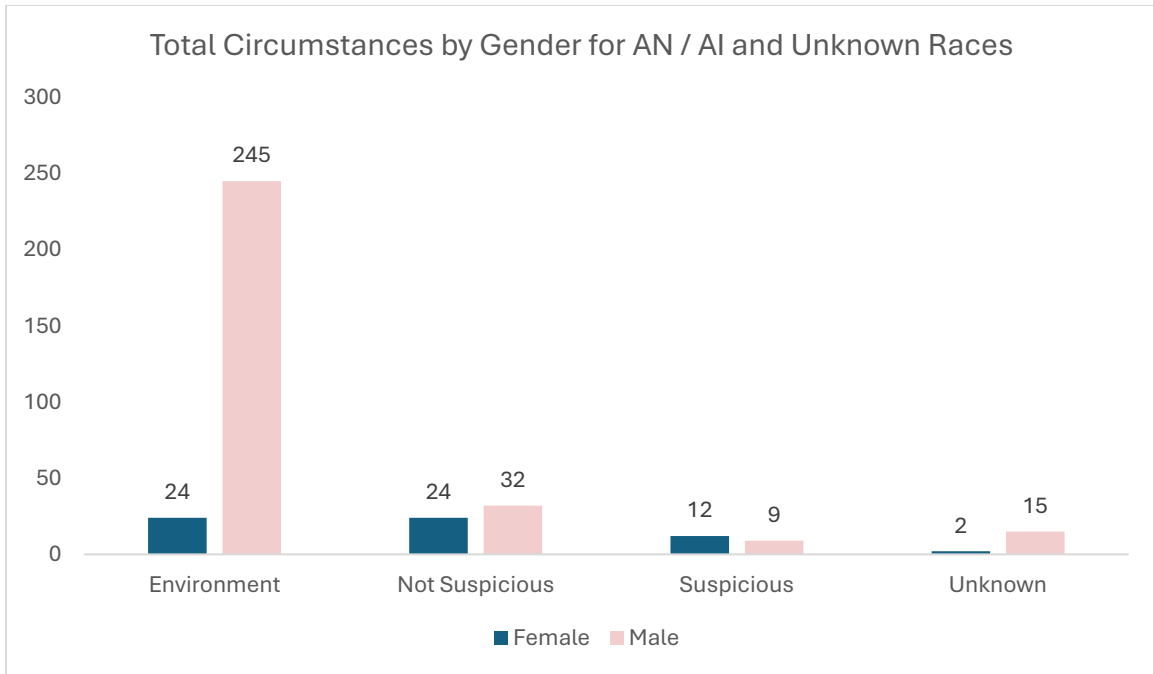

Figure 2 represents the number of missing persons by circumstance and race listed in the “Missing Alaska Natives (AN) / American Indians (AI) and Unknown Races” table.

Figure 3 represents the number of missing persons by circumstance and gender listed in the “Missing Alaska Natives (AN) / American Indians (AI) and Unknown Races” table.

Figure 4 represents the distribution of missing persons by date of last contact and circumstance listed in the “Missing Alaska Natives (AN) / American Indians (AI) and Unknown Races” table.

Figure 5 represents the distribution of missing persons by age range and circumstance as listed in the “Missing Alaska Natives (AN) / American Indians (AI) and Unknown Races” table.

Figure 6 represents the total number of homicide victims by gender during Quarter 1 of 2026. Preliminary data from the Alaska Department of Health.

Figure 7 represents the total number of homicide victims by age during Quarter 1 of 2026. Preliminary data from the Alaska Department of Health.