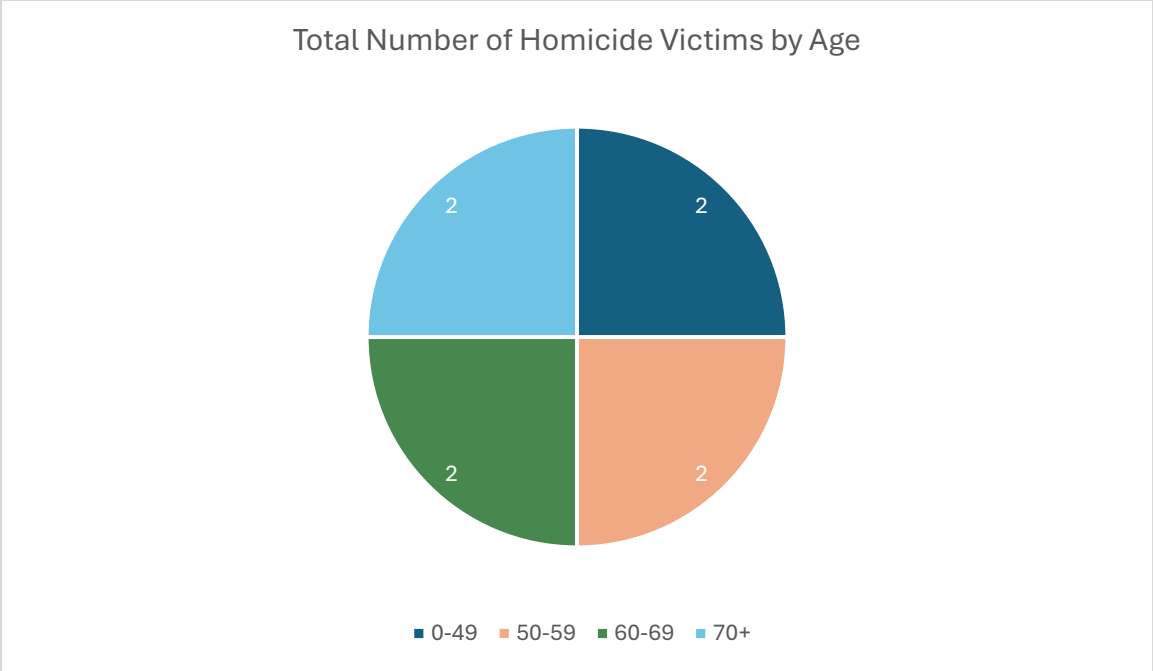

Figure 4 represents the distribution of missing persons by date of last contact and circumstance listed in the “Missing Alaska Natives (AN) / American Indians (AI) and Unknown Races” table.

Figure 5 represents the distribution of missing persons by age range and circumstance as listed in the “Missing Alaska Natives (AN) / American Indians (AI) and Unknown Races” table.

Figure 6 represents the total number of homicide victims by gender during Quarter 1 of 2026. Preliminary data from the Alaska Department of Health.

Figure 7 represents the total number of homicide victims by age during Quarter 1 of 2026. Preliminary data from the Alaska Department of Health.