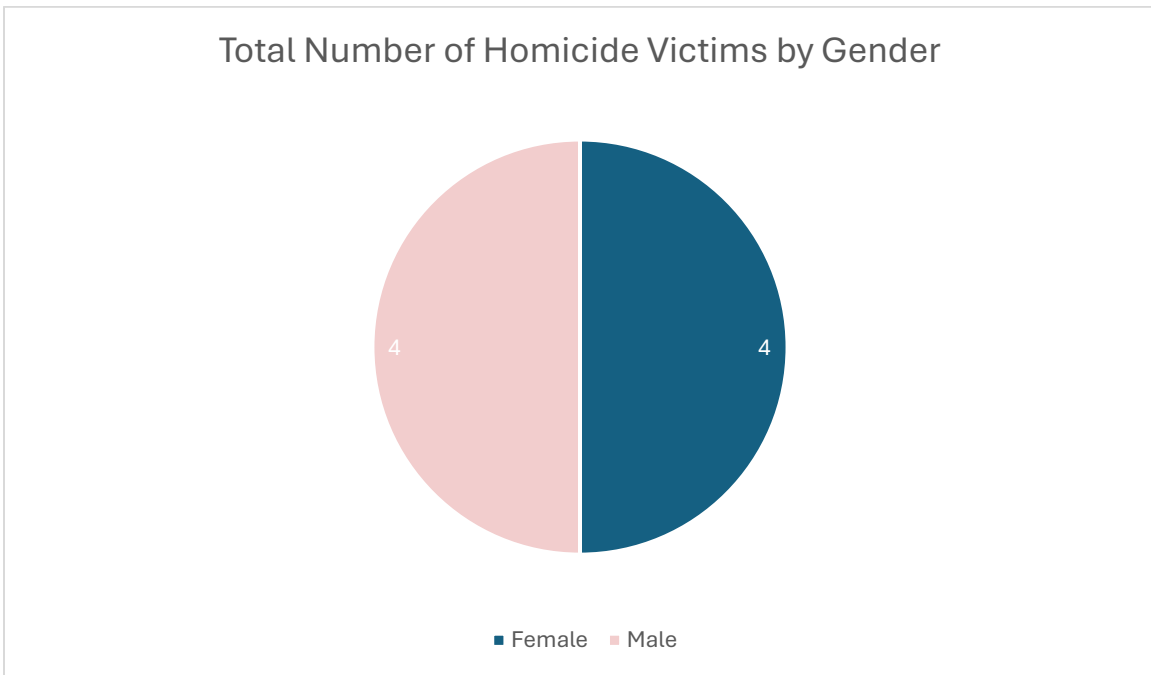

Figure 4 represents the distribution of missing persons by date of last contact and circumstance listed in the “Missing Alaska Natives (AN) / American Indians (AI) and Unknown Races” table.

Figure 5 represents the distribution of missing persons by age range and circumstance as listed in the “Missing Alaska Natives (AN) / American Indians (AI) and Unknown Races” table.

Figure 6 represents the total number of homicide victims by gender during Quarter 1 of 2026. Preliminary data from the Alaska Department of Health.

Figure 7 represents the total number of homicide victims by age during Quarter 1 of 2026. Preliminary data from the Alaska Department of Health.