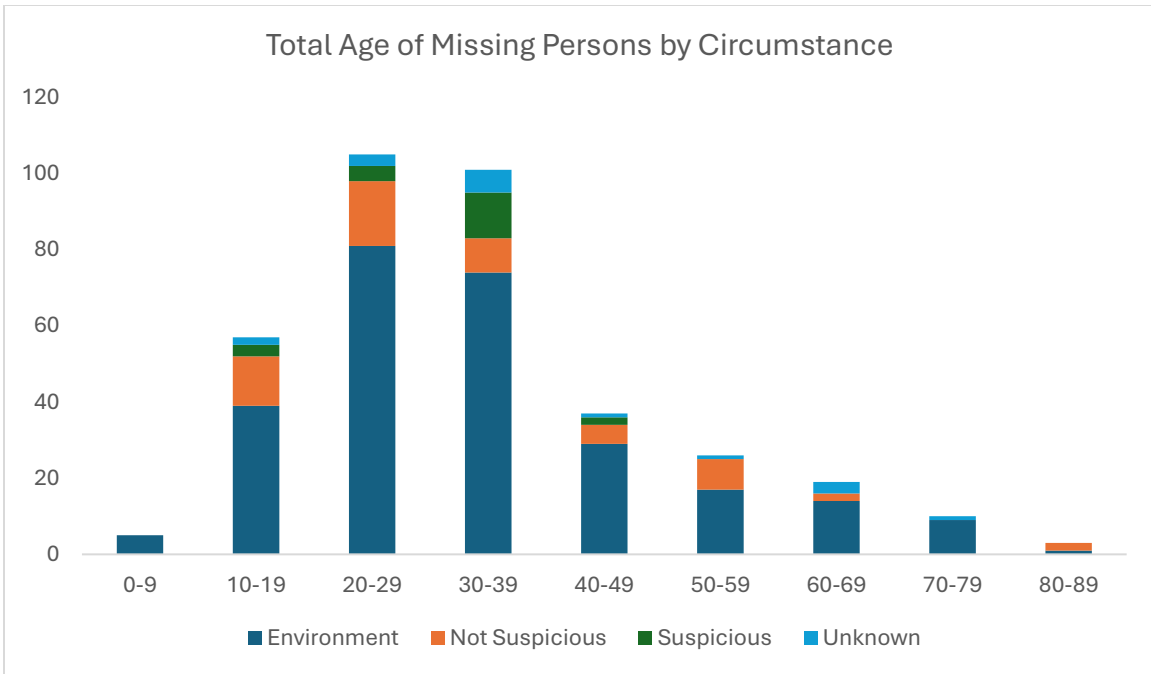

Figure 2 represents the number of missing persons by circumstance and race listed in the “Missing Alaska Natives (AN) / American Indians (AI) and Unknown Races” table.

Figure 3 represents the number of missing persons by circumstance and gender listed in the “Missing Alaska Natives (AN) / American Indians (AI) and Unknown Races” table.

Figure 4 represents the distribution of missing persons by date of last contact and circumstance listed in the “Missing Alaska Natives (AN) / American Indians (AI) and Unknown Races” table.

Figure 5 represents the distribution of missing persons by age range and circumstance as listed in the “Missing Alaska Natives (AN) / American Indians (AI) and Unknown Races” table.

Figure 6 represents the total number of homicide victims by gender during Quarter 1 of 2026. Preliminary data from the Alaska Department of Health.

Figure 7 represents the total number of homicide victims by age during Quarter 1 of 2026. Preliminary data from the Alaska Department of Health.