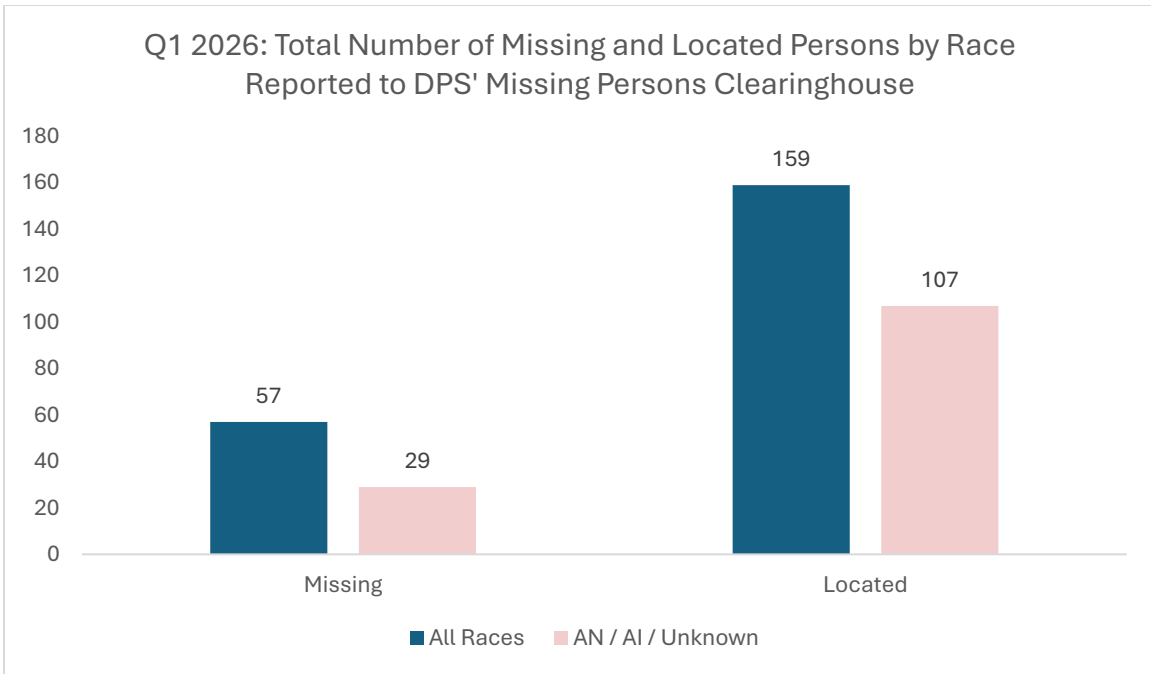

We are all committed to doing our part to quickly respond to and thoroughly investigate missing person cases that occur in our areas of responsibility.

Figure 1 represents the number of people reported missing and located during Quarter 1 of 2026.

Figure 6 represents the total number of homicide victims by gender during Quarter 1 of 2026. Preliminary data from the Alaska Department of Health.

Figure 7 represents the total number of homicide victims by age during Quarter 1 of 2026. Preliminary data from the Alaska Department of Health.