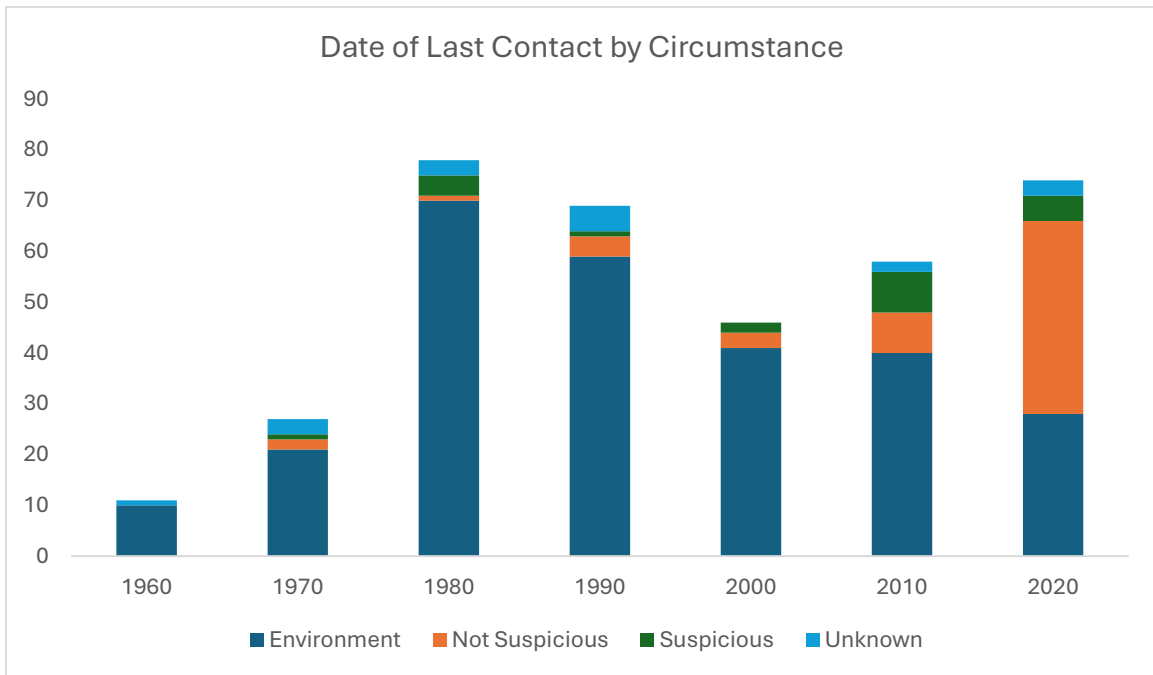

We are all committed to doing our part to quickly respond to and thoroughly investigate missing person cases that occur in our areas of responsibility.

Figure 1 represents the number of people reported missing and located during Quarter 1 of 2026.

Figure 2 represents the number of missing persons by circumstance and race listed in the “Missing Alaska Natives (AN) / American Indians (AI) and Unknown Races” table.

Figure 3 represents the number of missing persons by circumstance and gender listed in the “Missing Alaska Natives (AN) / American Indians (AI) and Unknown Races” table.

Figure 4 represents the distribution of missing persons by date of last contact and circumstance listed in the “Missing Alaska Natives (AN) / American Indians (AI) and Unknown Races” table.

Figure 5 represents the distribution of missing persons by age range and circumstance as listed in the “Missing Alaska Natives (AN) / American Indians (AI) and Unknown Races” table.

Figure 6 represents the total number of homicide victims by gender during Quarter 1 of 2026. Preliminary data from the Alaska Department of Health.

Figure 7 represents the total number of homicide victims by age during Quarter 1 of 2026. Preliminary data from the Alaska Department of Health.